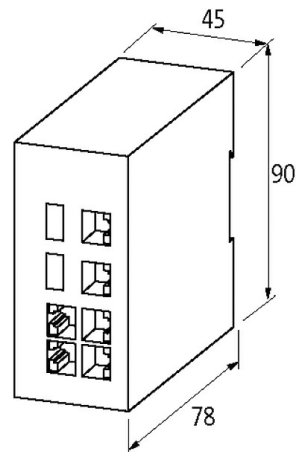

### Illustration

Product may differ from Image

### General data

Protection	IP50
Housing	Metal black
Mounting method	DIN-rail mountable TH35 (EN 60715)
Temperature range	-10...+70 °C (storage temperature -40...+85 °C)
Dimensions H×W×D	90×45.2×78 mm